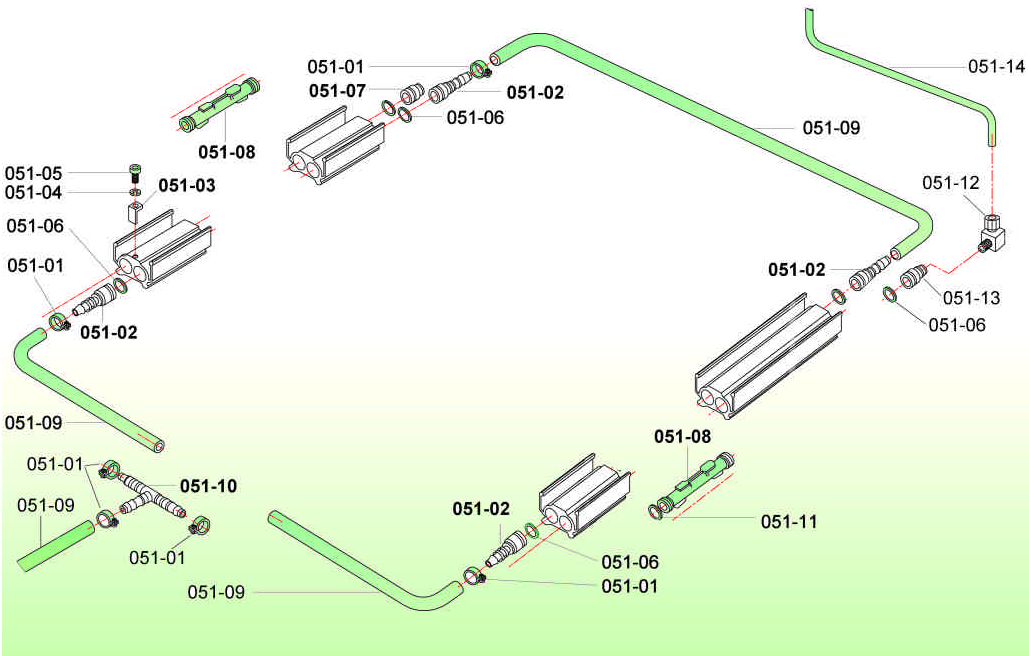

New Product Information

EPIC ENTERPRISES, INC.

FOR VOLKMANN

05 BA3/BA4 AND 06-09 BA4 AIR DISTRIBUTION SYSTEMS

EE481632

Connector, Air, Complete,
for Air Rail,
05 BA3/BA4, 06-09 BA4
OEM REF: 122036, 170647
051-08

Epic Also Offers:

Pos.#	OEM#	Epic#	Description
051-01	916783 940734	EE480418	Clamp
051-04	11378	EE401565	Washer
051-05	3148	EE401015	Screw, 5X12
051-06	59464	EE435011	O-Ring, 16X3
051-08	122036 170647	EE481632	Connector
051-09	916775	EE480936	Hose
051-11	22028	EE435012	O-Ring, 16X3.5
051-14	186916	EE402060-1	Hose

EPIC

Epic Enterprises, Inc.
TEXTILE MACHINERY PARTS & SERVICES

P O Box 979
Southern Pines NC 28388-0979
845 Valley View Road

Phone: 910-692-5441 or
Toll Free: 800-648-7273
Fax: 910-692-4147 or
Toll Free: 888-692-4147

Email: epic@epicenterprises.com

**Parts and Services
you can rely on!**

Epic products are intended as replacements for worn or damaged parts in OEM products. OEM Part numbers in (parenthesis) indicate either 1) improved design 2) the part serves the same function as the OEM part, but may differ from the OEM design, 3) it is a component of an assembly where no OEM reference number is available, or 4) it is a repair service for the referenced part.