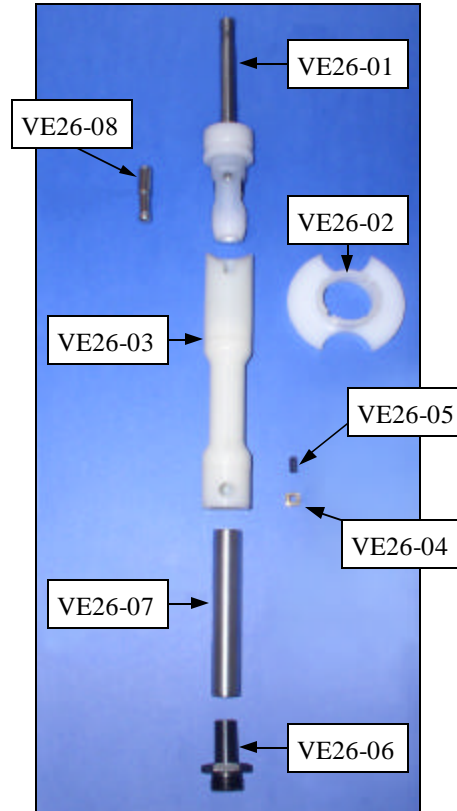

New Product Information

EPIC ENTERPRISES, INC.

CONVERSION

VERDOL CABLER TO SINGLE END UP TWIST
WITH VOLKMANN TENSION DEVICE

Can be used with:

- Verdol - 400,450,500,600
- ICBT

**“Parts and Services
You Can Rely On”**

Tension Capsules	
Epic Number	Description
EE401835-1	Capsule, Straight Tension, Bulb Type, #0
EE401836-1	Capsule, Straight Tension, Bulb Type, #1
EE401837-1	Capsule, Straight Tension, Bulb Type, #2
EE401838-1	Capsule, Straight Tension, Bulb Type, #3
EE401839-1	Capsule, Straight Tension, Bulb Type, #4

Assembly Number	Epic Part Number	Item Description
VE26-01	EE440272V	Multi-Tension Device, Manual, Flat Cap, 33mm
VE26-02	EE480747V	Ring, Centering, 73mm, for Manual Multi-Tension Device
VE26-03	EE480080-3V	Feed Bushing, 8" Manual
VE26-04	EE480183V	Bushing, Threaded Brass
VE26-05	EE401020V	Screw, Hex Socket Cup Point Set, 5X8
VE26-06	EE302680	Extension, Base Shell
VE26-07	EE380234	Feed Bushing Adaptor for Base Shell Extension (Verdol 400, 500, 600, and ICBT)
VE26-07A	EE380235	Feed Bushing Adaptor for Base Shell Extension (for Verdol 450)
VE26-08	EE401835-1 to EE401839-1 (Customer to Specify)	Capsule, Straight Tension, Bulb Type

Epic products are intended as replacements for worn or damaged parts in OEM products. OEM Part numbers in (parenthesis) indicate either 1) improved design 2) the part serves the same function as the OEM part, but may differ from the OEM design, 3) it is a component of an assembly where no OEM reference number is available, or 4) it is a repair service for the referenced part.